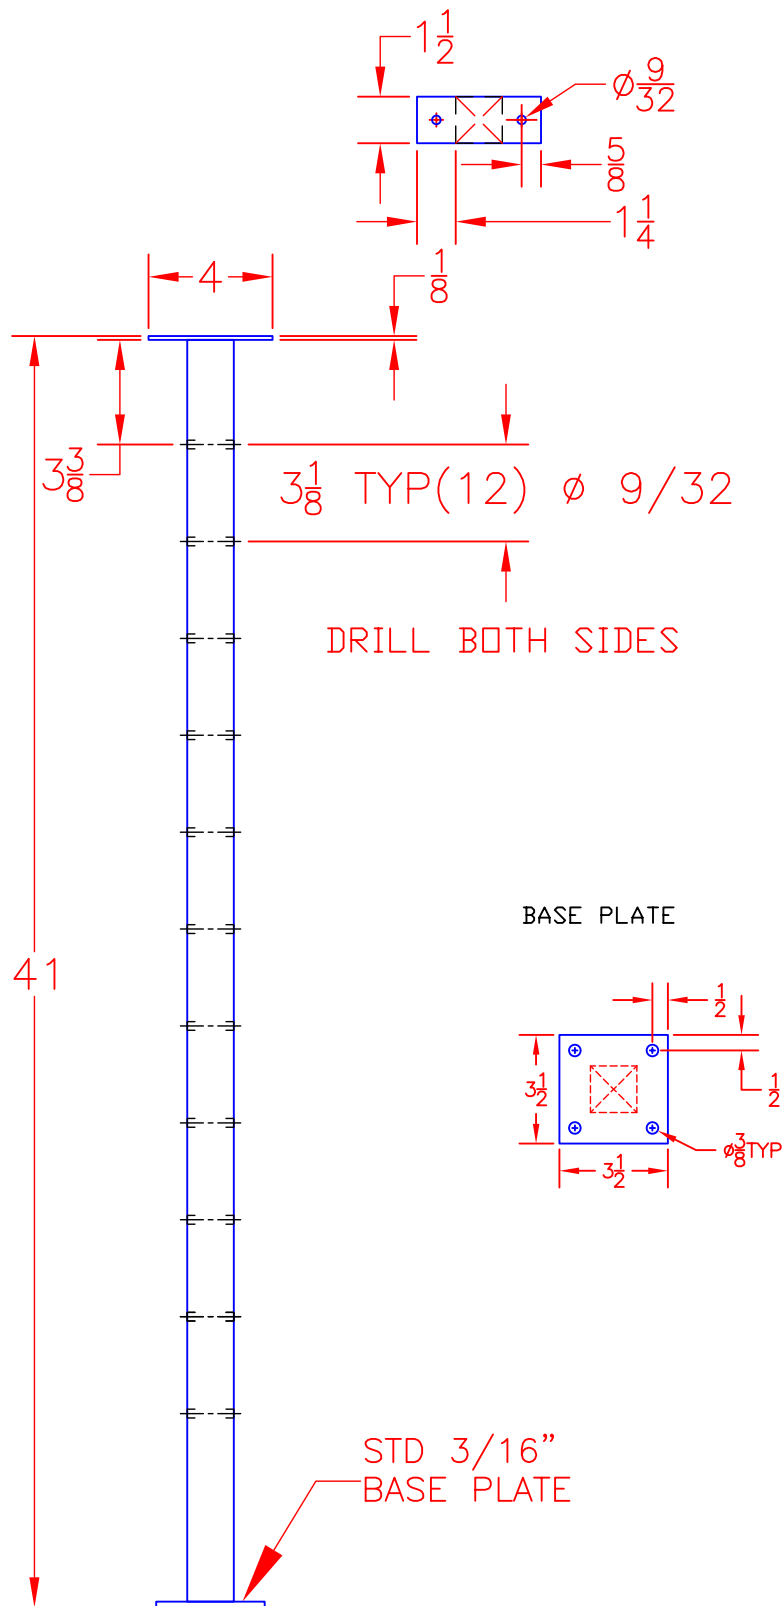

POST DETAIL P-11 TM42W

TOP MOUNT 42" POST MODIFIED FOR WOOD TOP