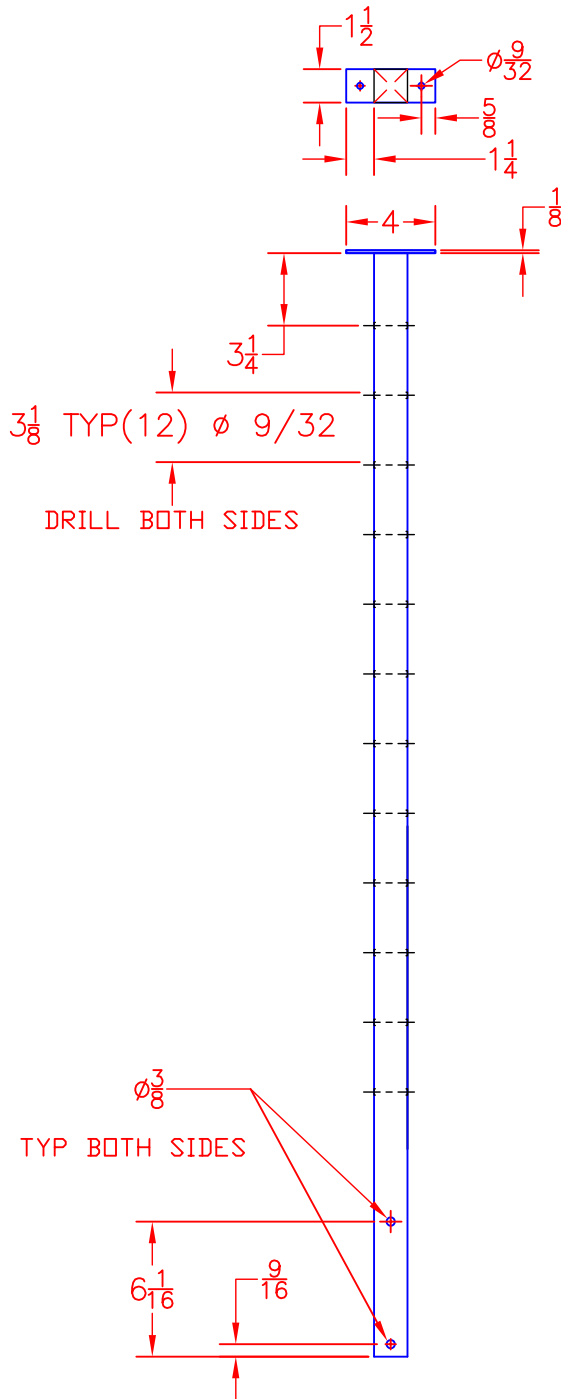

# POST DETAIL P-12 SM42W

## SIDE MOUNT 42" POST MODIFIED FOR WOOD TOP