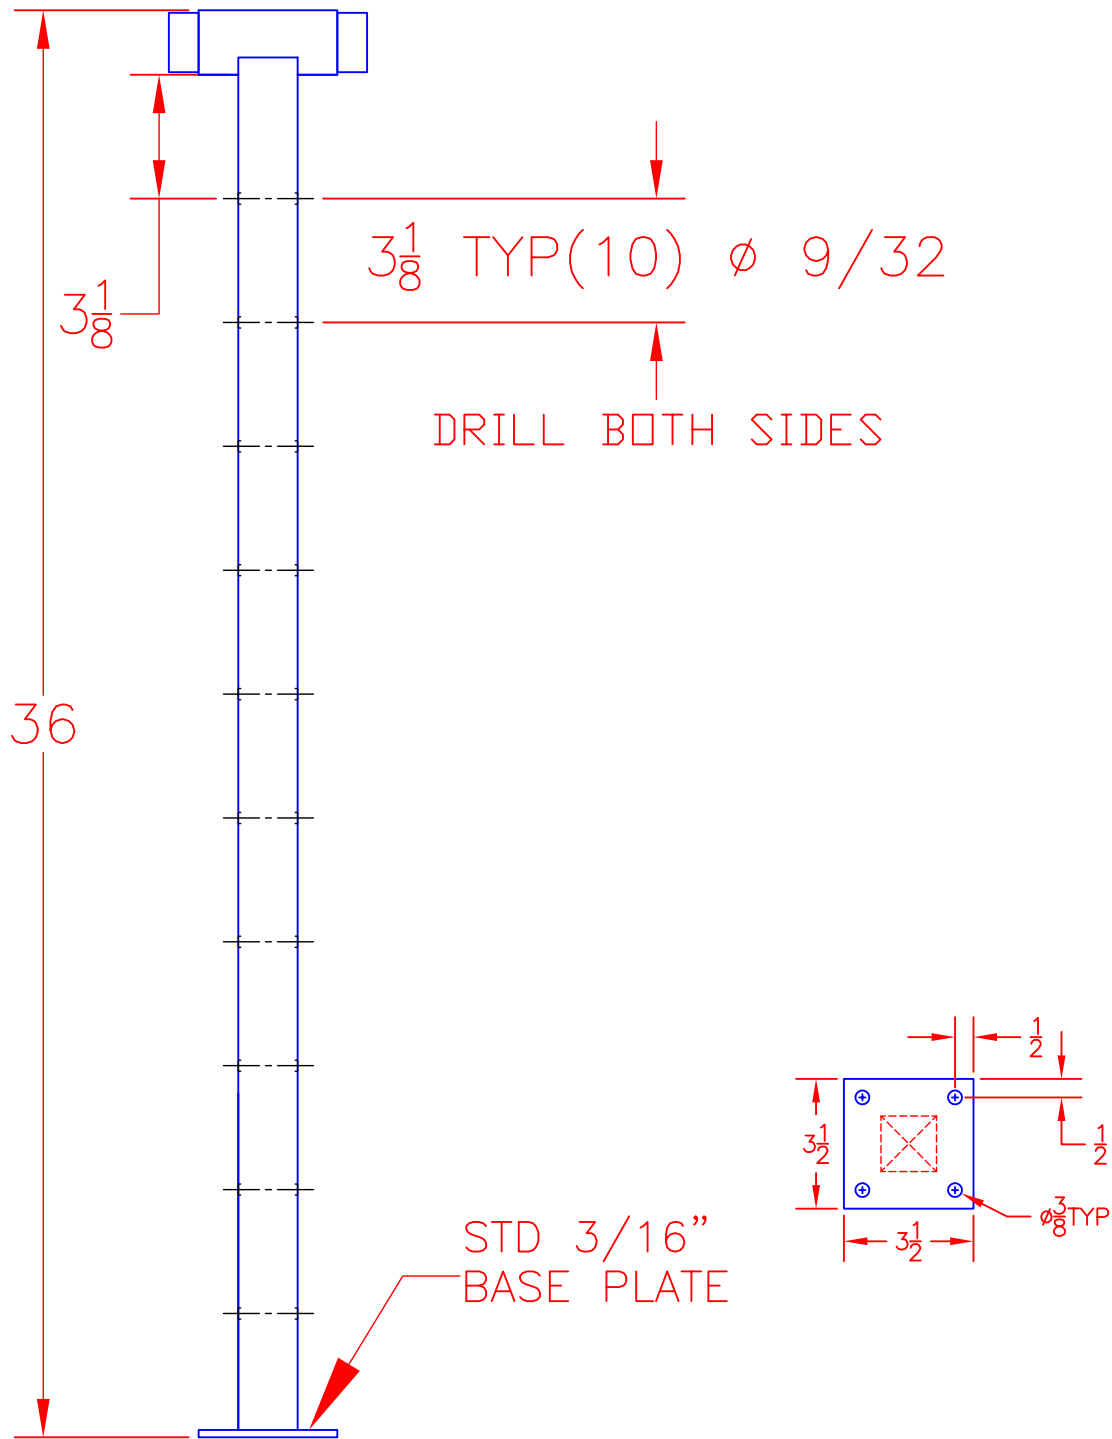

POST DETAIL P-3 TM36I

TOP MOUNT 36" INTERMEDIATE