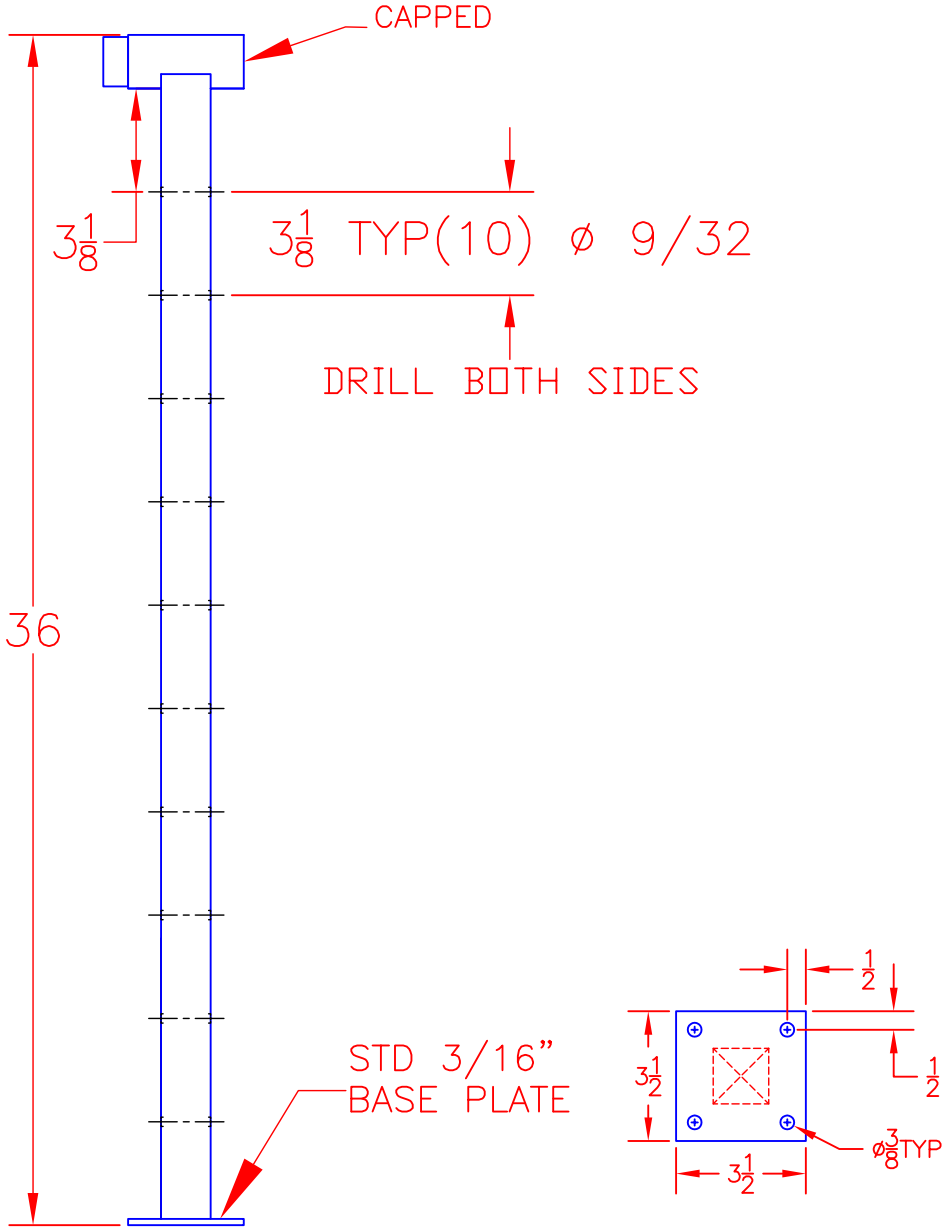

# POST DETAIL P-4 TM36E

**TOP MOUNT 36" END POST**