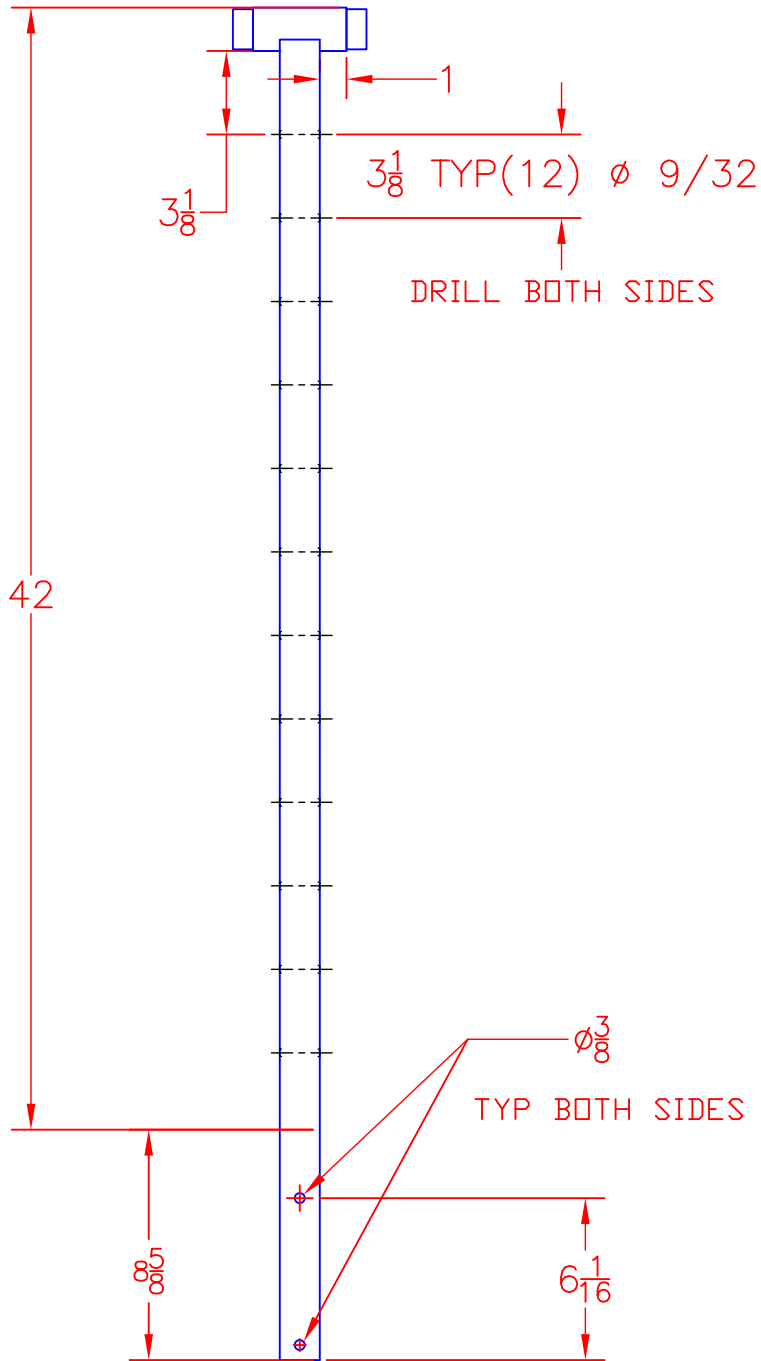

# POST DETAIL P-5 SM42I

**TOP MOUNT 42" INTERMEDIATE**