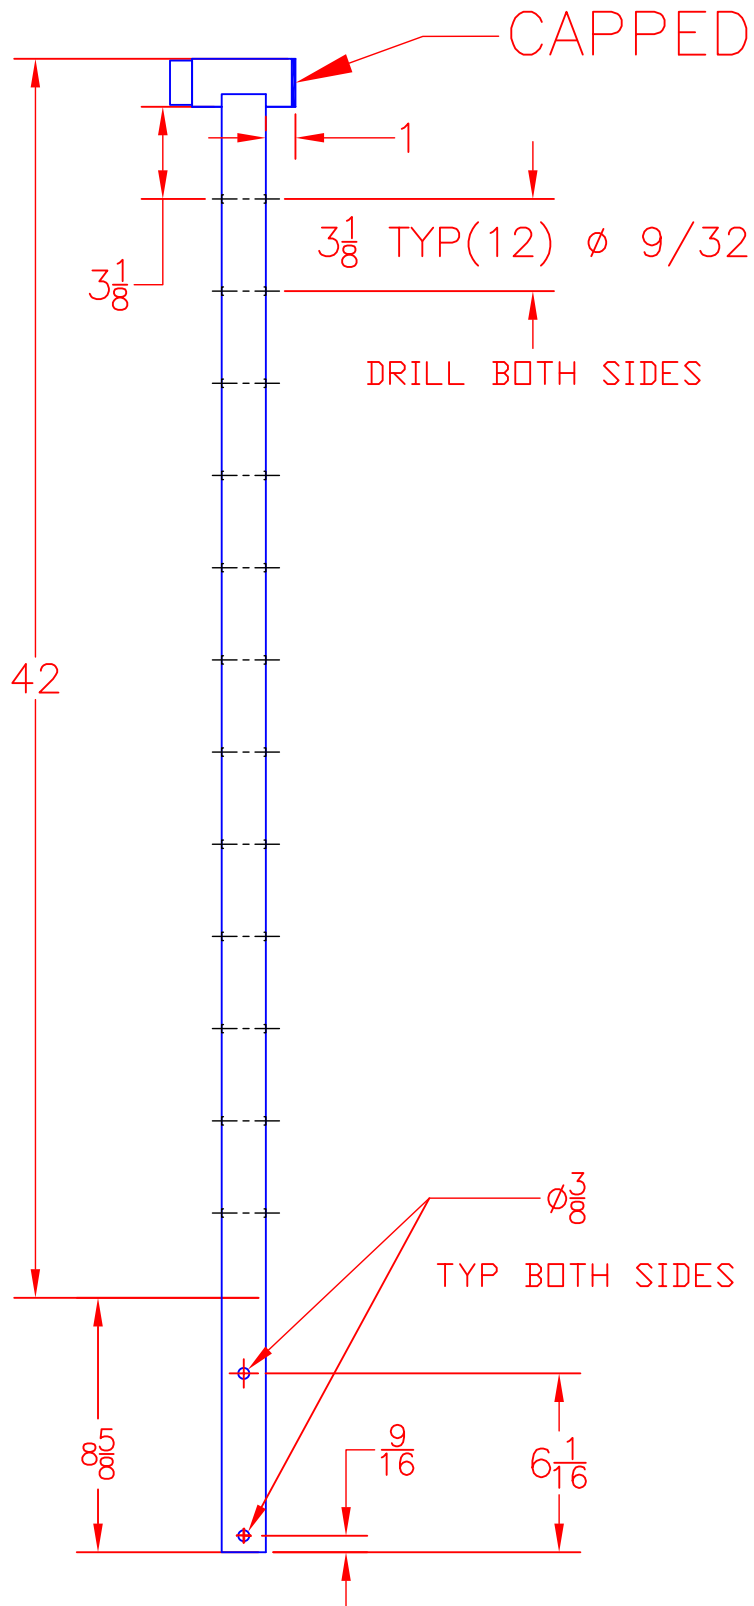

POST DETAIL P-6 SM42E

SIDE MOUNT 42" END POST