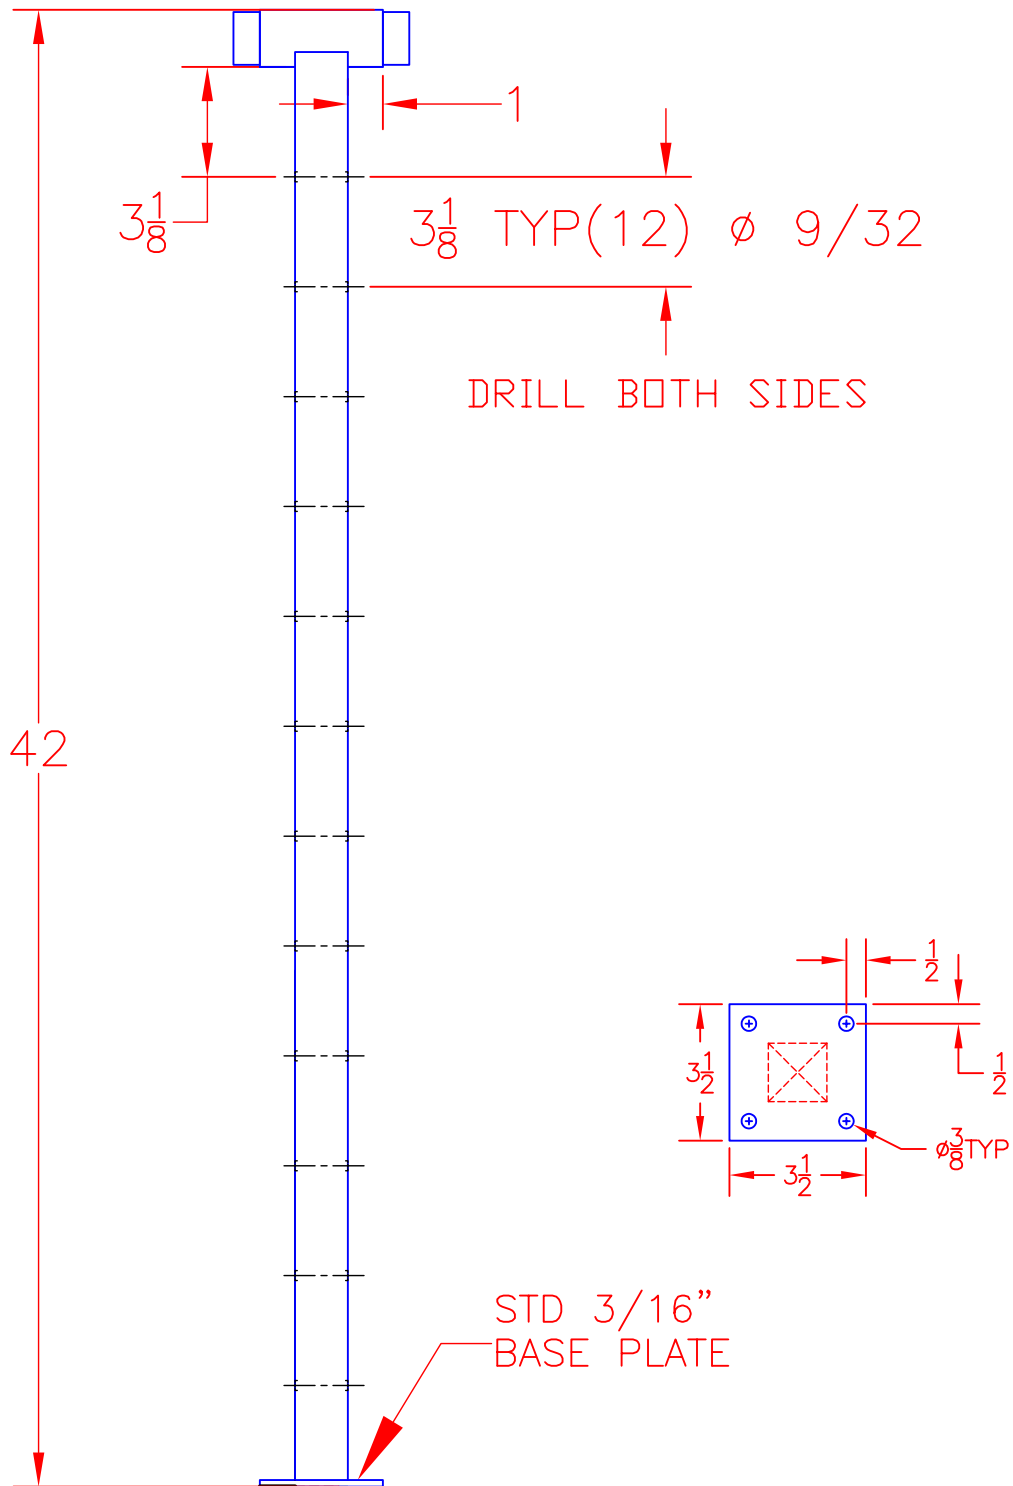

POST DETAIL P-7 TM42I

TOP MOUNT 42" INTERMEDIATE